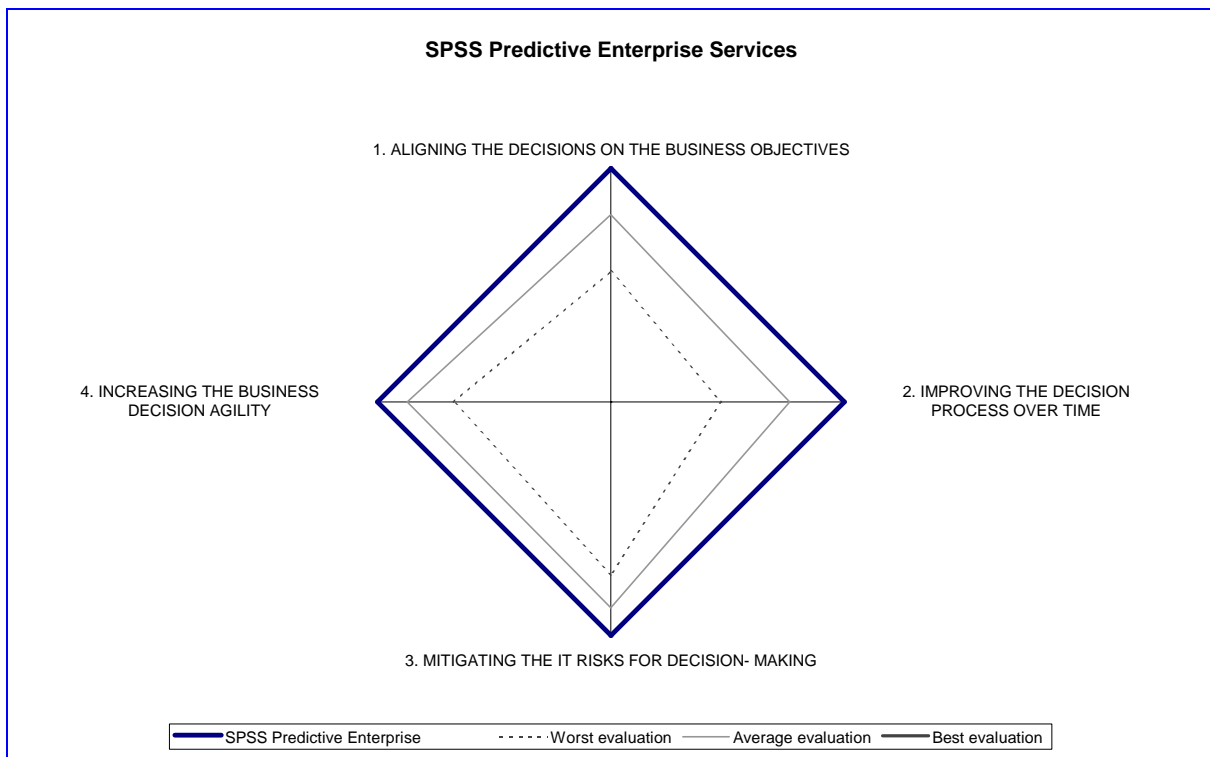

**Yphise certifies **SPSS Predictive Enterprise Services** platform as the best ranked software product in comparison with the competition for **Operational Predictive Analysis (OPA)****

**Yphise certifies that the product has the strengths that represent a valuable investment according to expected benefits by large companies, based on ISO 9001-certified assessment.**

**The four dimensions above aggregate more than 190 functional or technical assessment items. The Yphise List of Requirements is practical in order to evaluate the capacity of the products to attain the expected return on investment; it is also proactive in order to evaluate product prospects.**