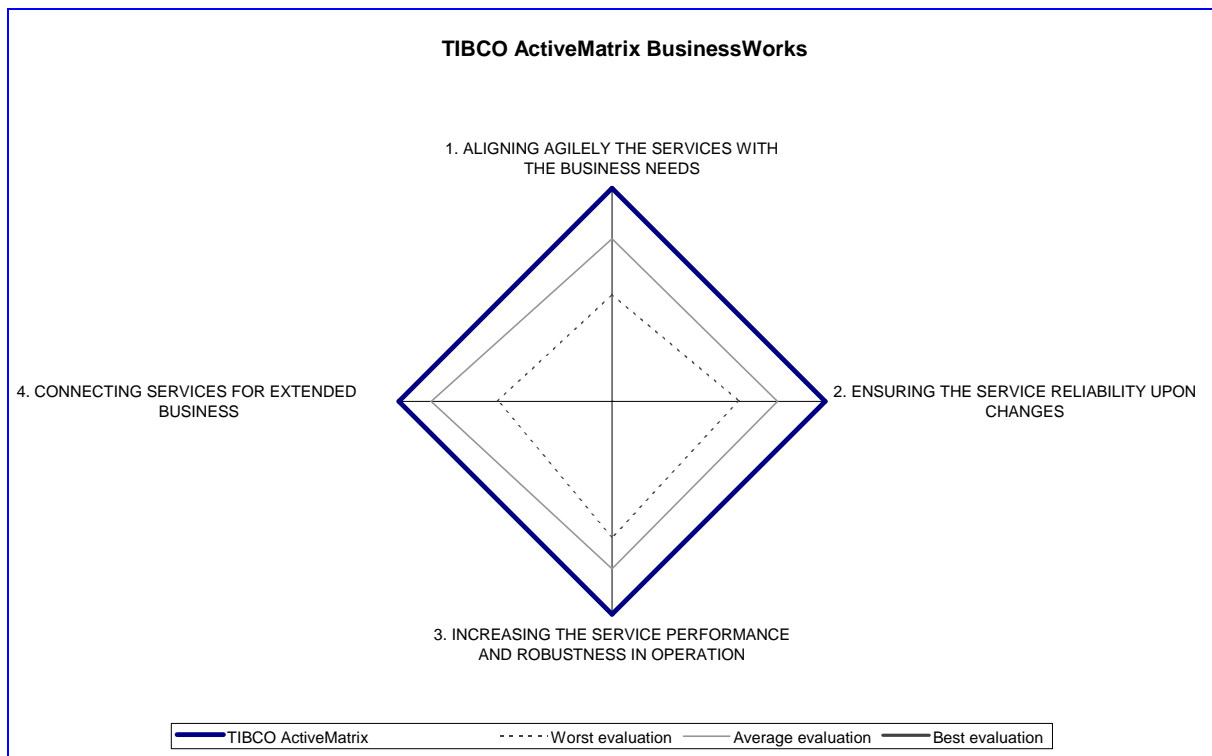

**Yphise certifies **TIBCO ActiveMatrix BusinessWorks**  
as the best ranked software solution in comparison with the  
competition for the ESB business case  
Enterprise Service Bus**

**Yphise certifies that the solution has the strengths that represent a valuable investment according to expected benefits by large companies, based on ISO 9001-certified assessment.**

**The four dimensions above aggregate more than 150 functional or technical assessment items. The Yphise List of Requirements is practical in order to evaluate the capacity of the products to attain the expected return on investment; it is also proactive in order to evaluate product prospects.**